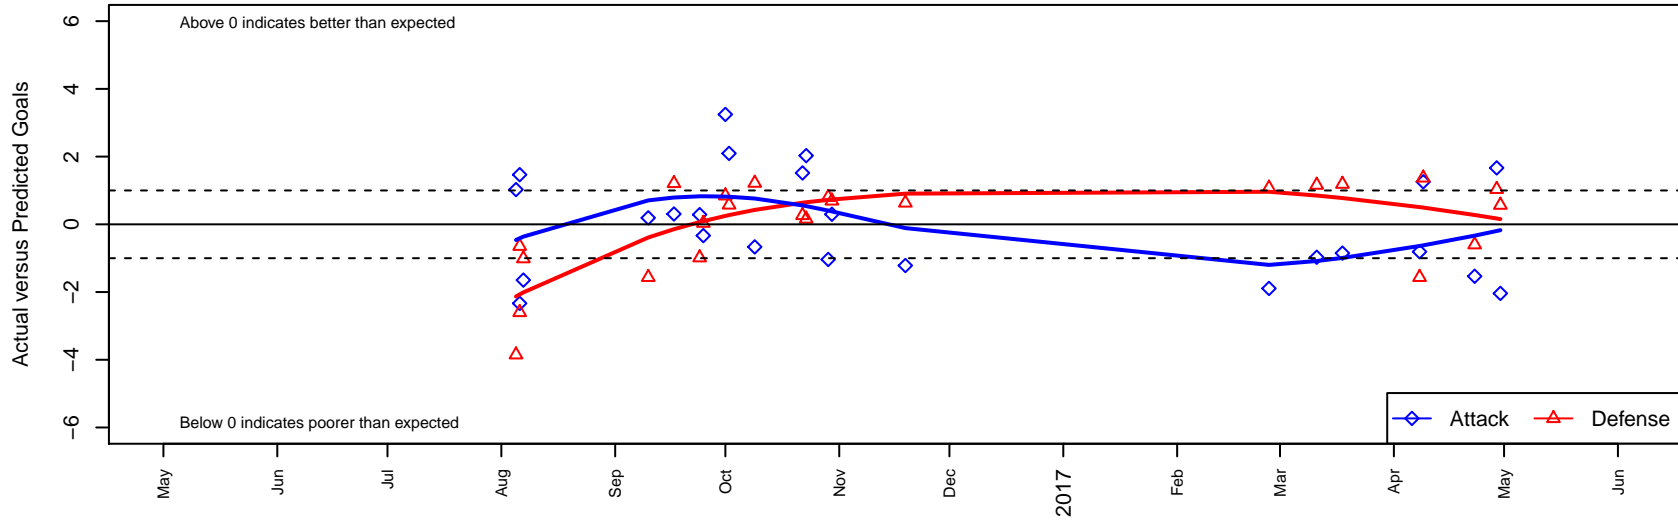

FC West Red Devils B05

FC West
 Forest Grove, OR
 B05 total strength=569
 attack=0.44 defense=0.46
 fall league = PTT B05 Div 1 Blue
 spr league = Spr OYS B05 Div 1 White

alt names used:
 FC West Red B05
 FC West 05B Red Devils
 FC West 05B Red Devils

Venues played:
 2016 Mt Hood Challenge U12 Silver
 2016 PTT B05 Division 1 Blue
 2016 Spr OYS B05 Division 1 White

FC West Red Devils B05
 Dots are actual minus expected GF (blue circles) and GA (red triangles).
 Blue line is smoothed change in attack strength. Red is smoothed change in defense strength.

**attack and defense variance (black dot)
relative to other teams
and top 10 in region**

**attack and defense rating
relative to others at age
and all opponents in last 13 months**

Performance relative to 13 month average