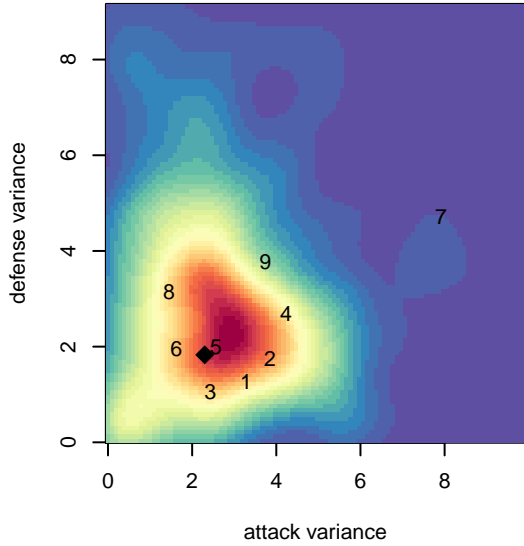

FC West Red Devils B05

FC West
 Forest Grove, OR
 B05 total strength=569
 attack=0.44 defense=0.46
 fall league = PTT B05 Div 1 Blue
 spr league = Spr OYS B05 Div 1 White

alt names used:
 FC West Red B05
 FC West 05B Red Devils
 FC West 05B Red Devils

Venues played:
 2016 Mt Hood Challenge U12 Silver
 2016 PTT B05 Division 1 Blue
 2016 Spr OYS B05 Division 1 White

FC West Red Devils B05
 Dots are actual minus expected GF (blue circles) and GA (red triangles).
 Blue line is smoothed change in attack strength. Red is smoothed change in defense strength.

**attack and defense variance (black dot)
relative to other teams
and top 10 in region**

**attack and defense rating
relative to others at age
and all opponents in last 13 months**

Performance relative to 13 month average