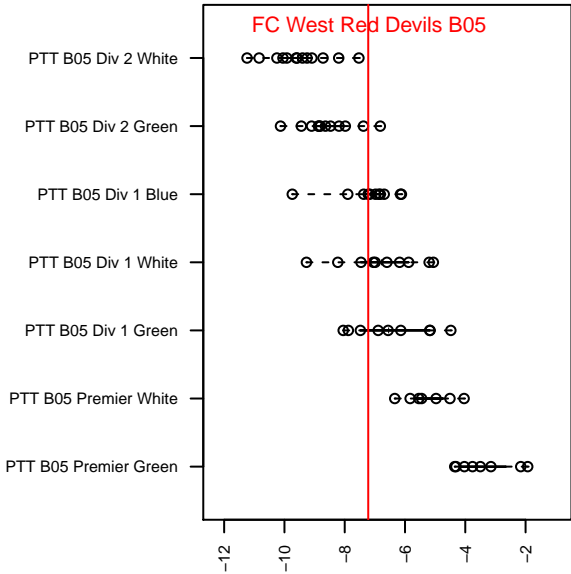

FC West Red Devils B05

FC West
 Forest Grove, OR
 B05 total strength=569
 attack=0.44 defense=0.46
 fall league = PTT B05 Div 1 Blue
 spr league = Spr OYS B05 Div 1 White

alt names used:
 FC West Red B05
 FC West 05B Red Devils
 FC West 05B Red Devils

Venues played:
 2016 Mt Hood Challenge U12 Silver
 2016 PTT B05 Division 1 Blue
 2016 Spr OYS B05 Division 1 White

FC West Red Devils B05
 Dots are actual minus expected GF (blue circles) and GA (red triangles).
 Blue line is smoothed change in attack strength. Red is smoothed change in defense strength.

**attack and defense variance (black dot)
relative to other teams
and top 10 in region**

**attack and defense rating
relative to others at age
and all opponents in last 13 months**

Performance relative to 13 month average